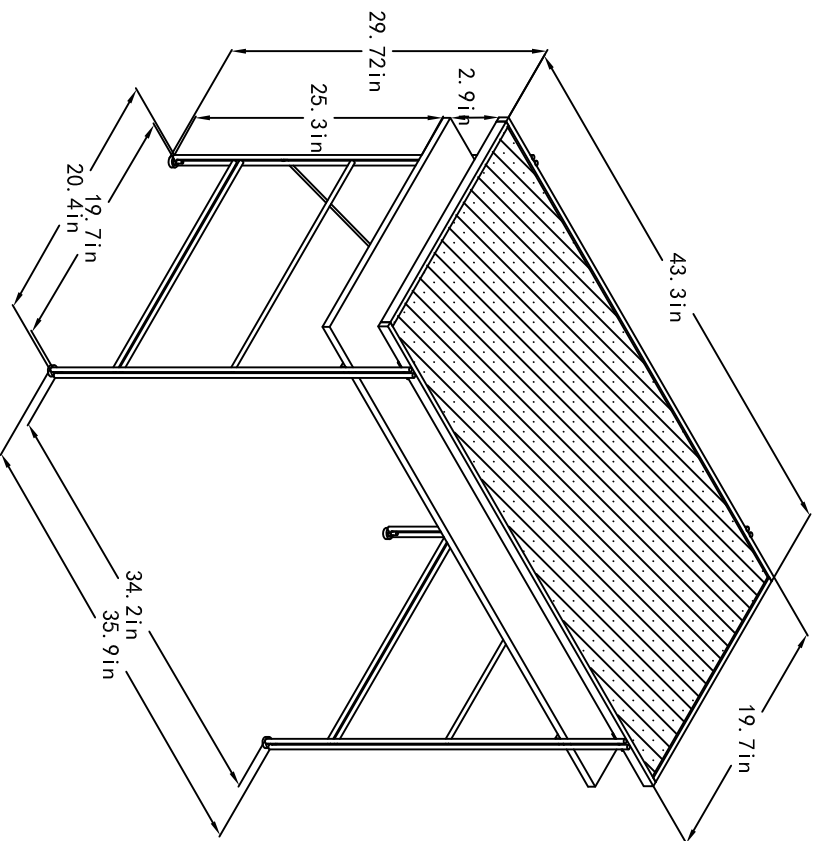

2230911COM Desk

Wood Breakdown:
PB 32.4% ,Steel 36.5% Glass 31.1%
Total storage: 6 cubic feet

Overall Product Size:
43.3" W x 20.4" D x 29.72" H
110cm W x 51.8cm D x 75.2cm H

Maximum Weight Capacities
Unit Weight: 36.74 lbs. (16.7kg)