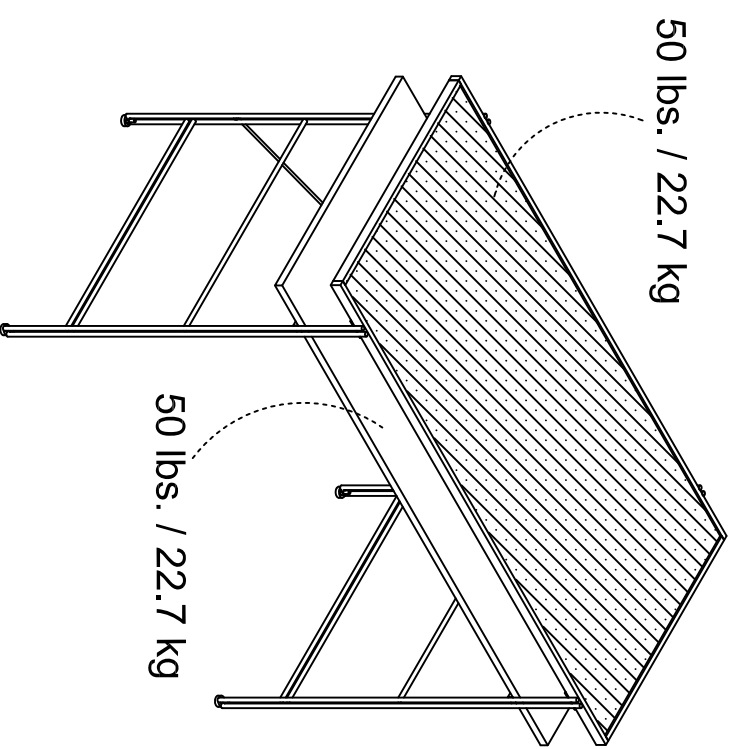

2230911COM Desk

Wood Breakdown:
PB 32.4% ,Steel 36.5% Glass 31.1%
Total storage: 6 cubic feet

Overall Product Size:
43.3" W x 20.4" D x 29.72" H
110cm W x 51.8cm D x 75.2cm H

Maximum Weight Capacities
Unit Weight: 36.74 lbs. (16.7kg)